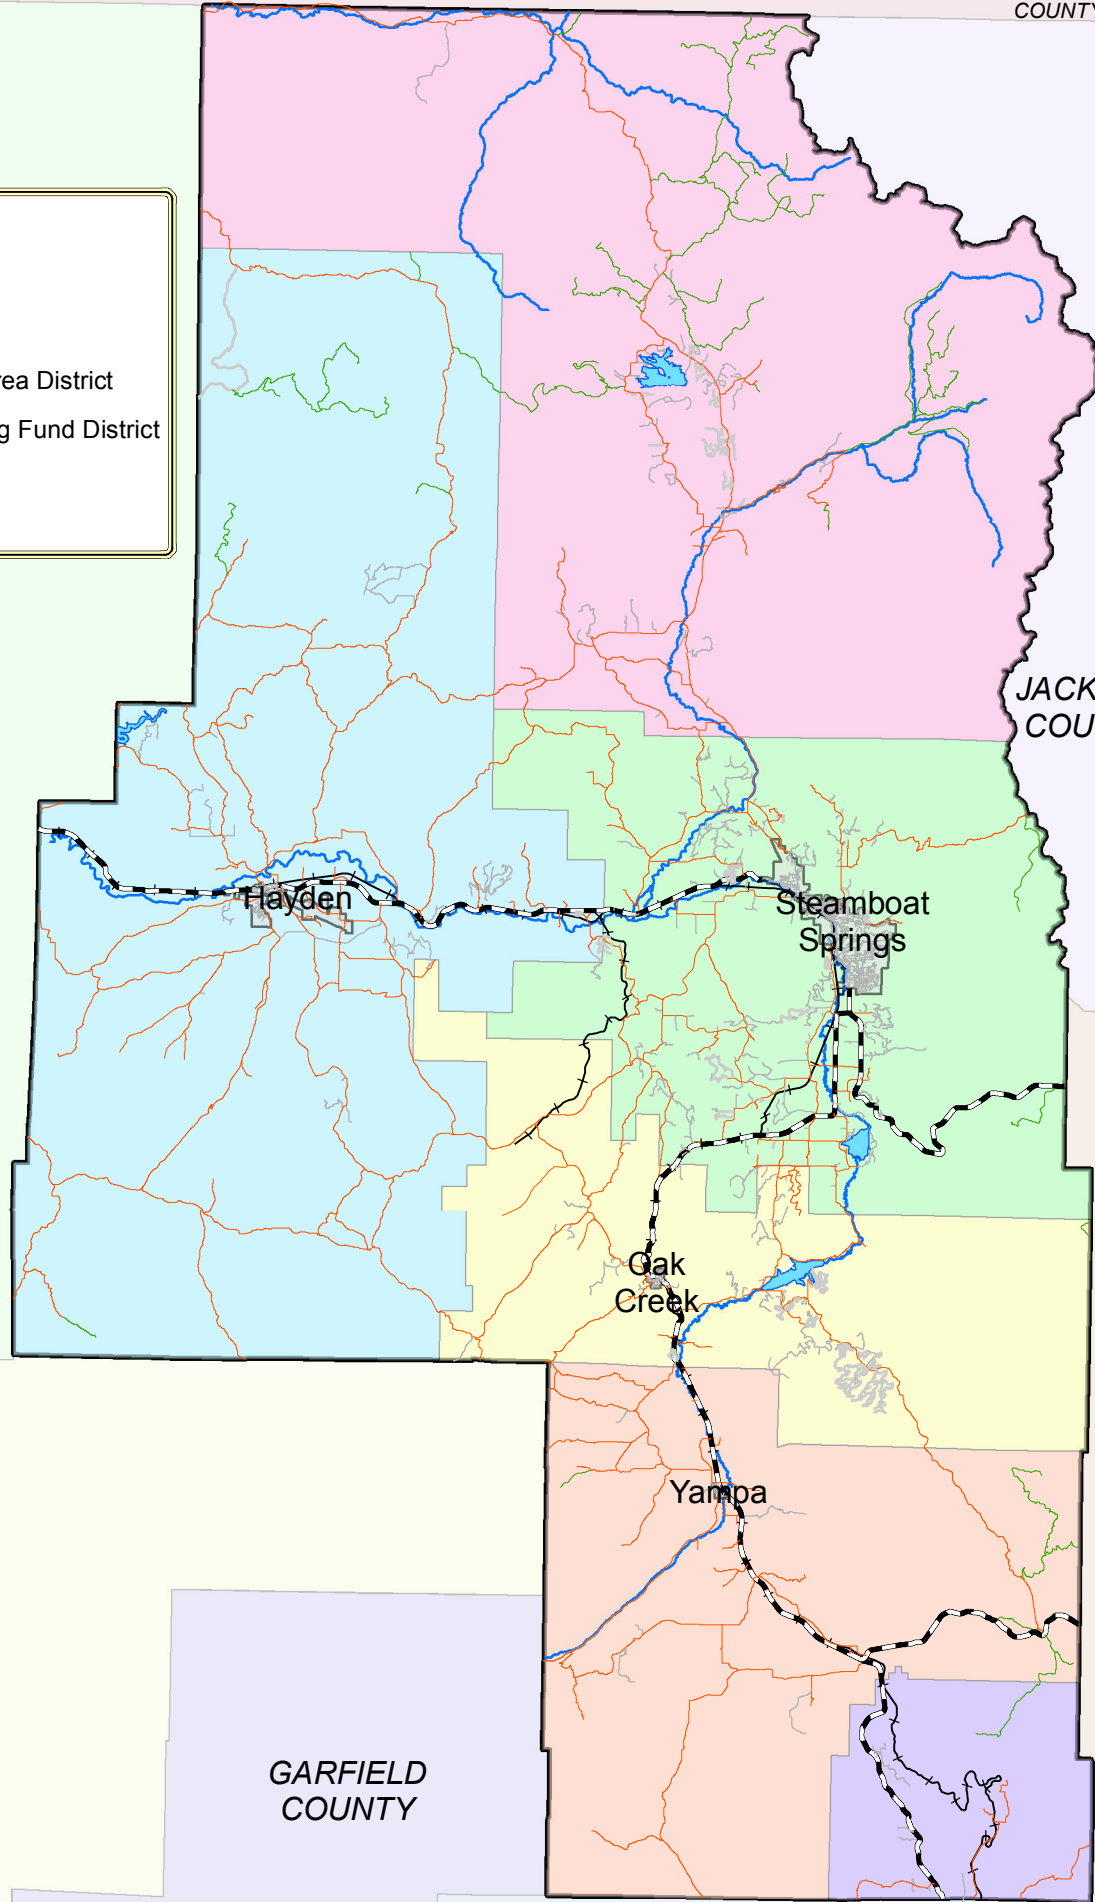

Museum Districts

- West Routt District
- North Routt District
- Steamboat Springs Area District
- Oak Creek/Phippsburg Fund District
- Yampa Area District
- RE50J

MOFFAT COUNTY

JACKSON COUNTY

Hayden

Steamboat Springs

Oak Creek

Yampa

RIO BLANCO COUNTY

GARFIELD COUNTY

EAGLE COUNTY