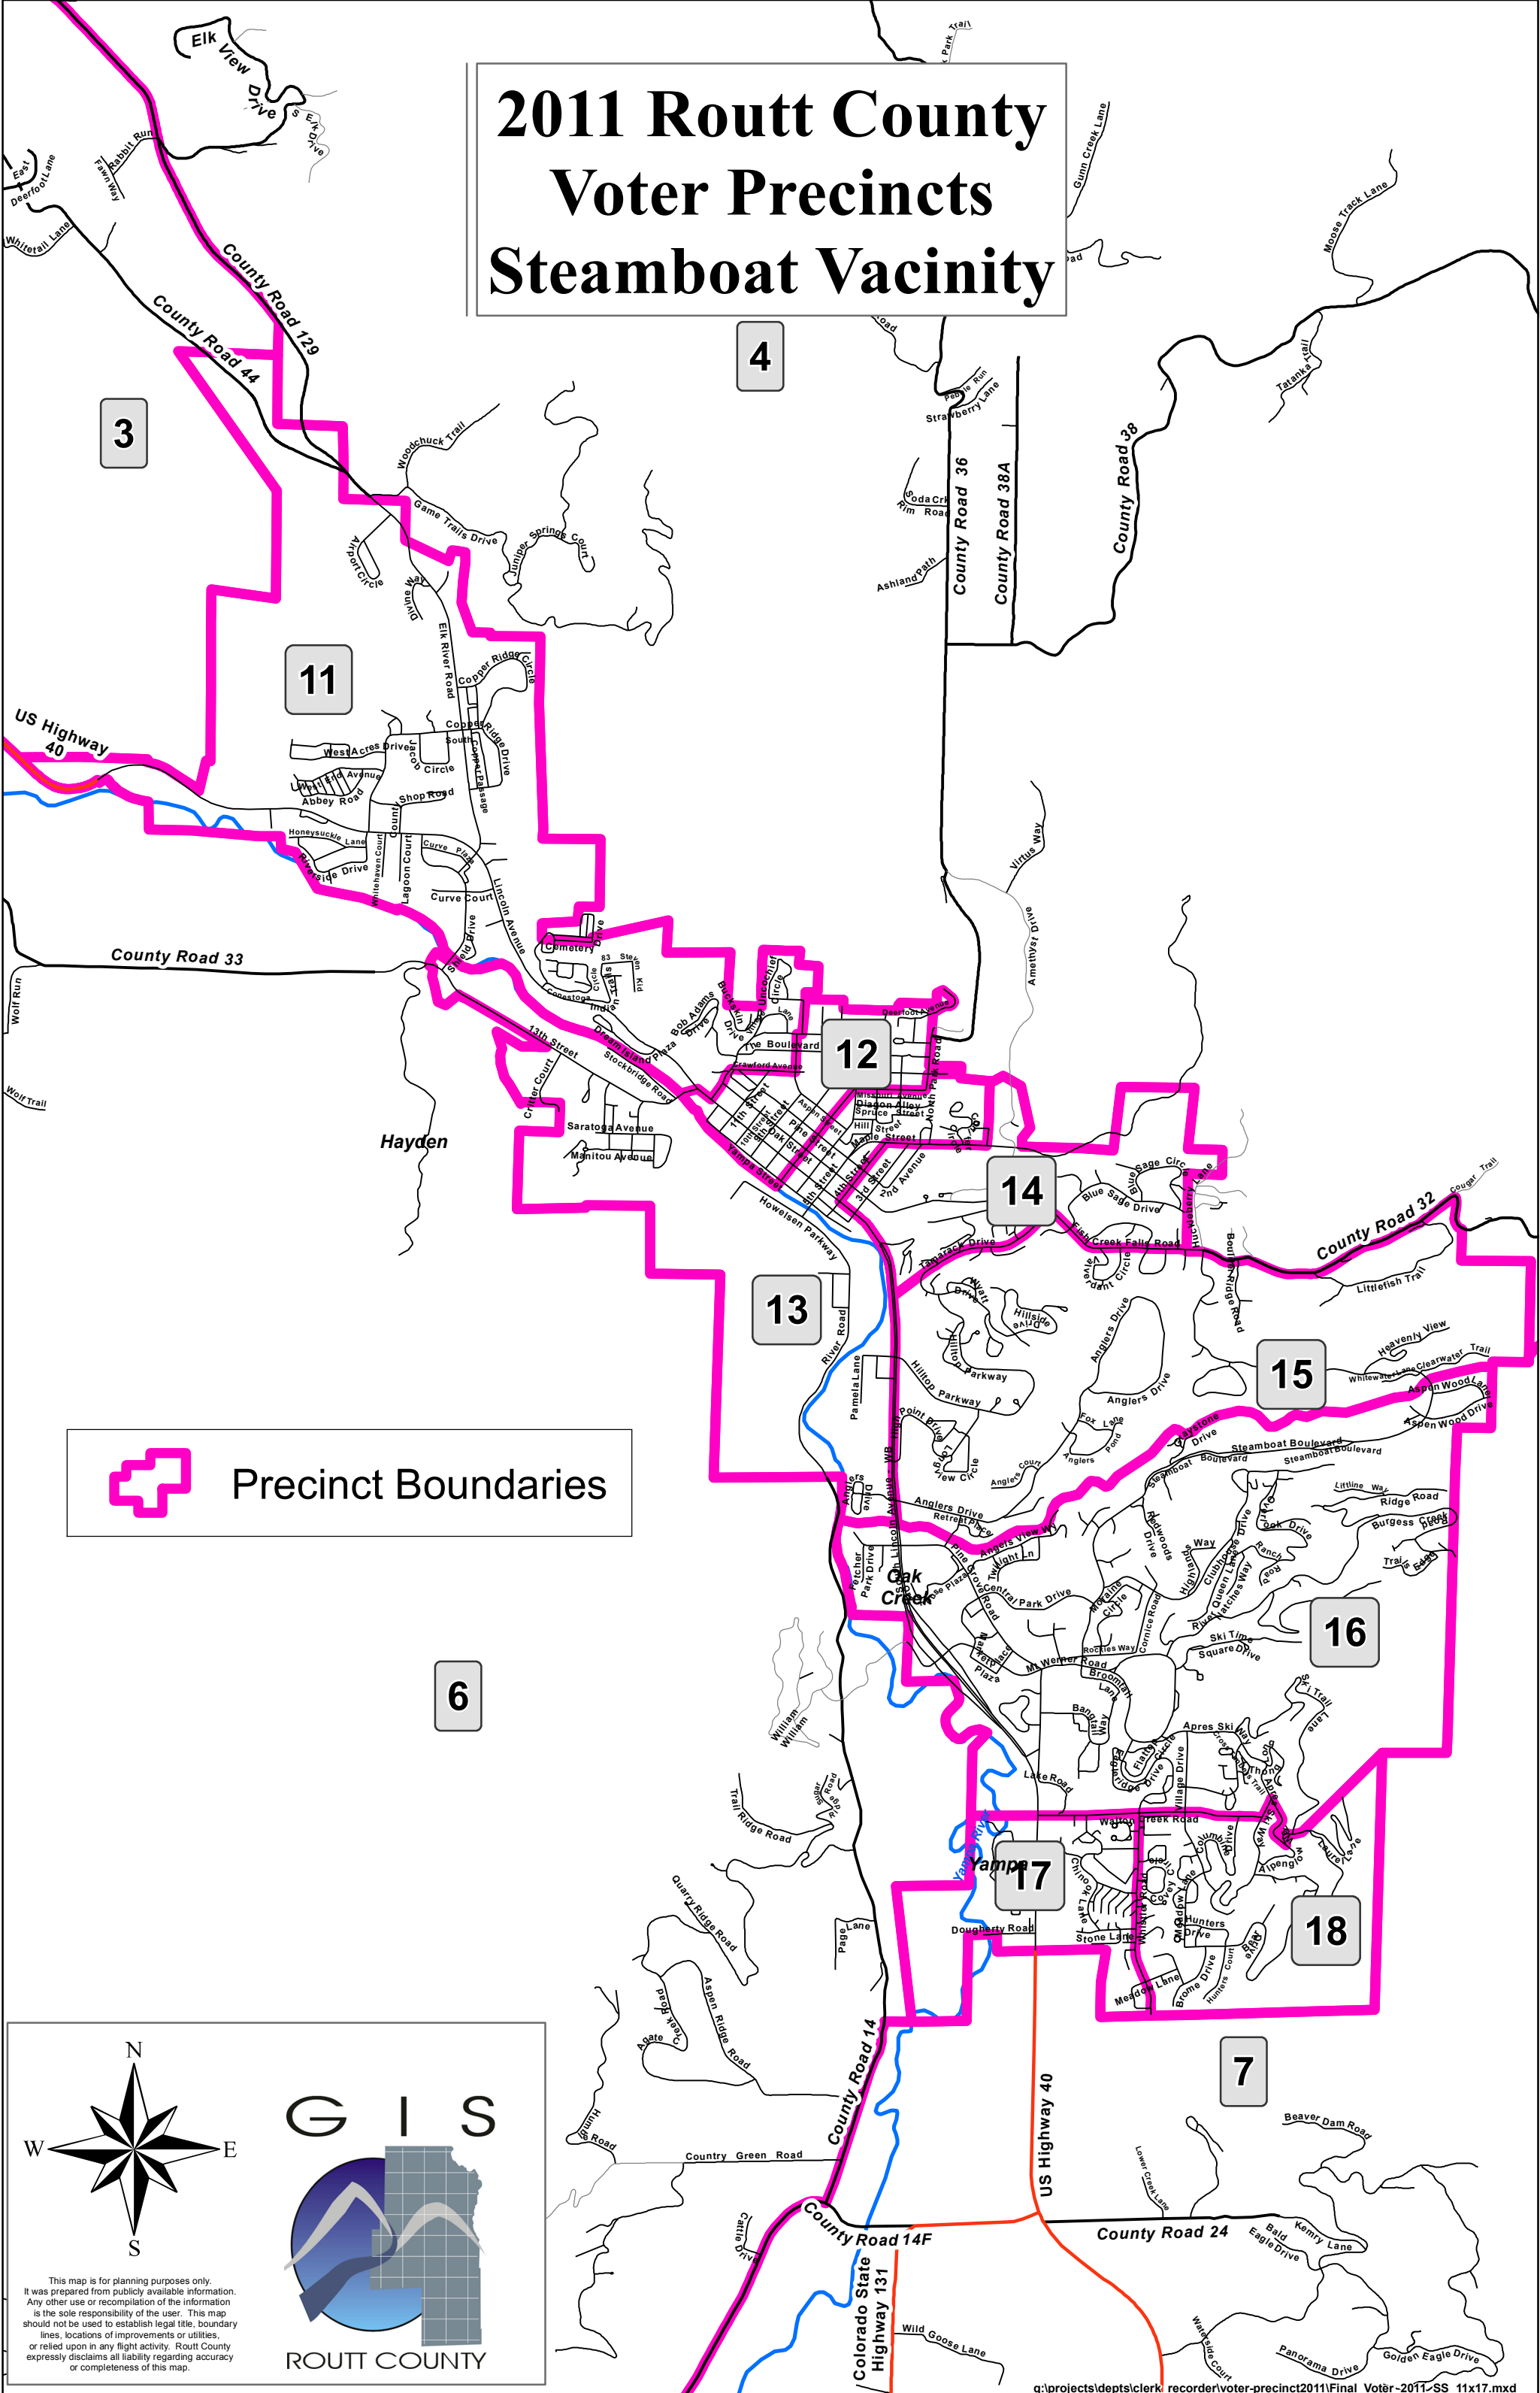

2011 Routt County Voter Precincts Steamboat Vacinity

 Precinct Boundaries

GIS

ROUTT COUNTY

This map is for planning purposes only. It was prepared from publicly available information. Any other use or reproduction of the information is the sole responsibility of the user. This map should not be used to establish legal title, boundary lines, locations of improvements or utilities, or relied upon in any flight activity. Routt County expressly disclaims all liability regarding accuracy or completeness of this map.